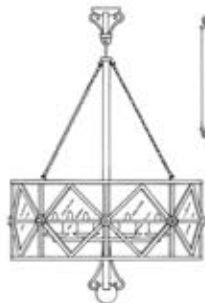

ART | HARRISON

COLLECTION

Etterbeek Chandelier

Item # AH4030

Iron chandelier in a distressed gilded finish with amber glass inserts

Available with
Extension Bracket

42" DIA.
56" H

Please Note: Customization is available on
All Items to meet your exact specifications