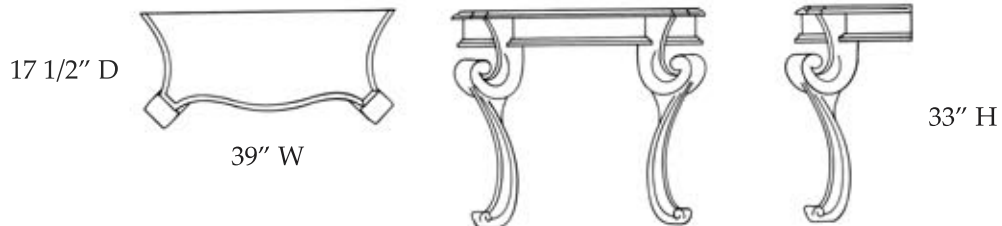

ART | HARRISON

COLLECTION

Devon Console

Item # AH1040

Wall mount mahogany console with hand carved legs & marble top
Also Available with 4 Legs

Please Note: Customization is available on
All Items to meet your exact specifications