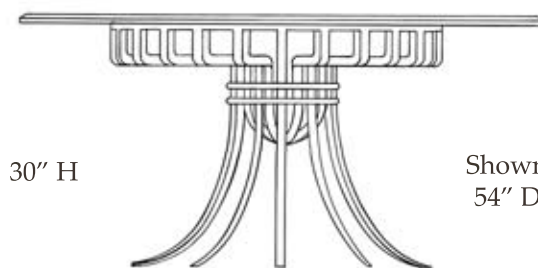

ART | HARRISON

COLLECTION

Etterbeek Dining Table

Item # AH4020

Shaped iron base in a painted finish with a 3/4" thick glass top
Also available with a Wood Top (Item # AH4020W)

30" H

Shown as:
54" DIA.

Please Note: Customization is available on
All Items to meet your exact specifications