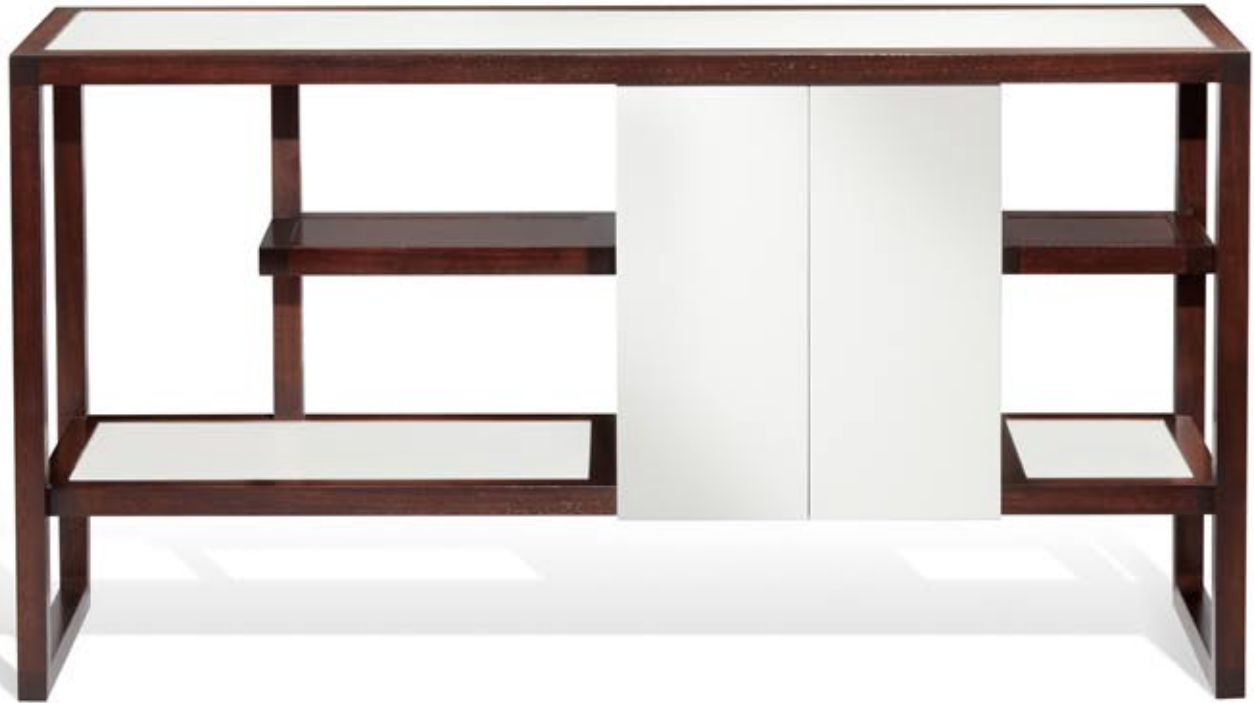

ART | HARRISON

COLLECTION

Noa Console

Item # AH7200

Stained Mahogany Base shown with
White Lacquered Shelves and Doors

Custom Finishes Available

Dimensions as shown: 60" W x 16" D x 32" H

Please Note: Customization is available on
All Items to meet your exact specifications